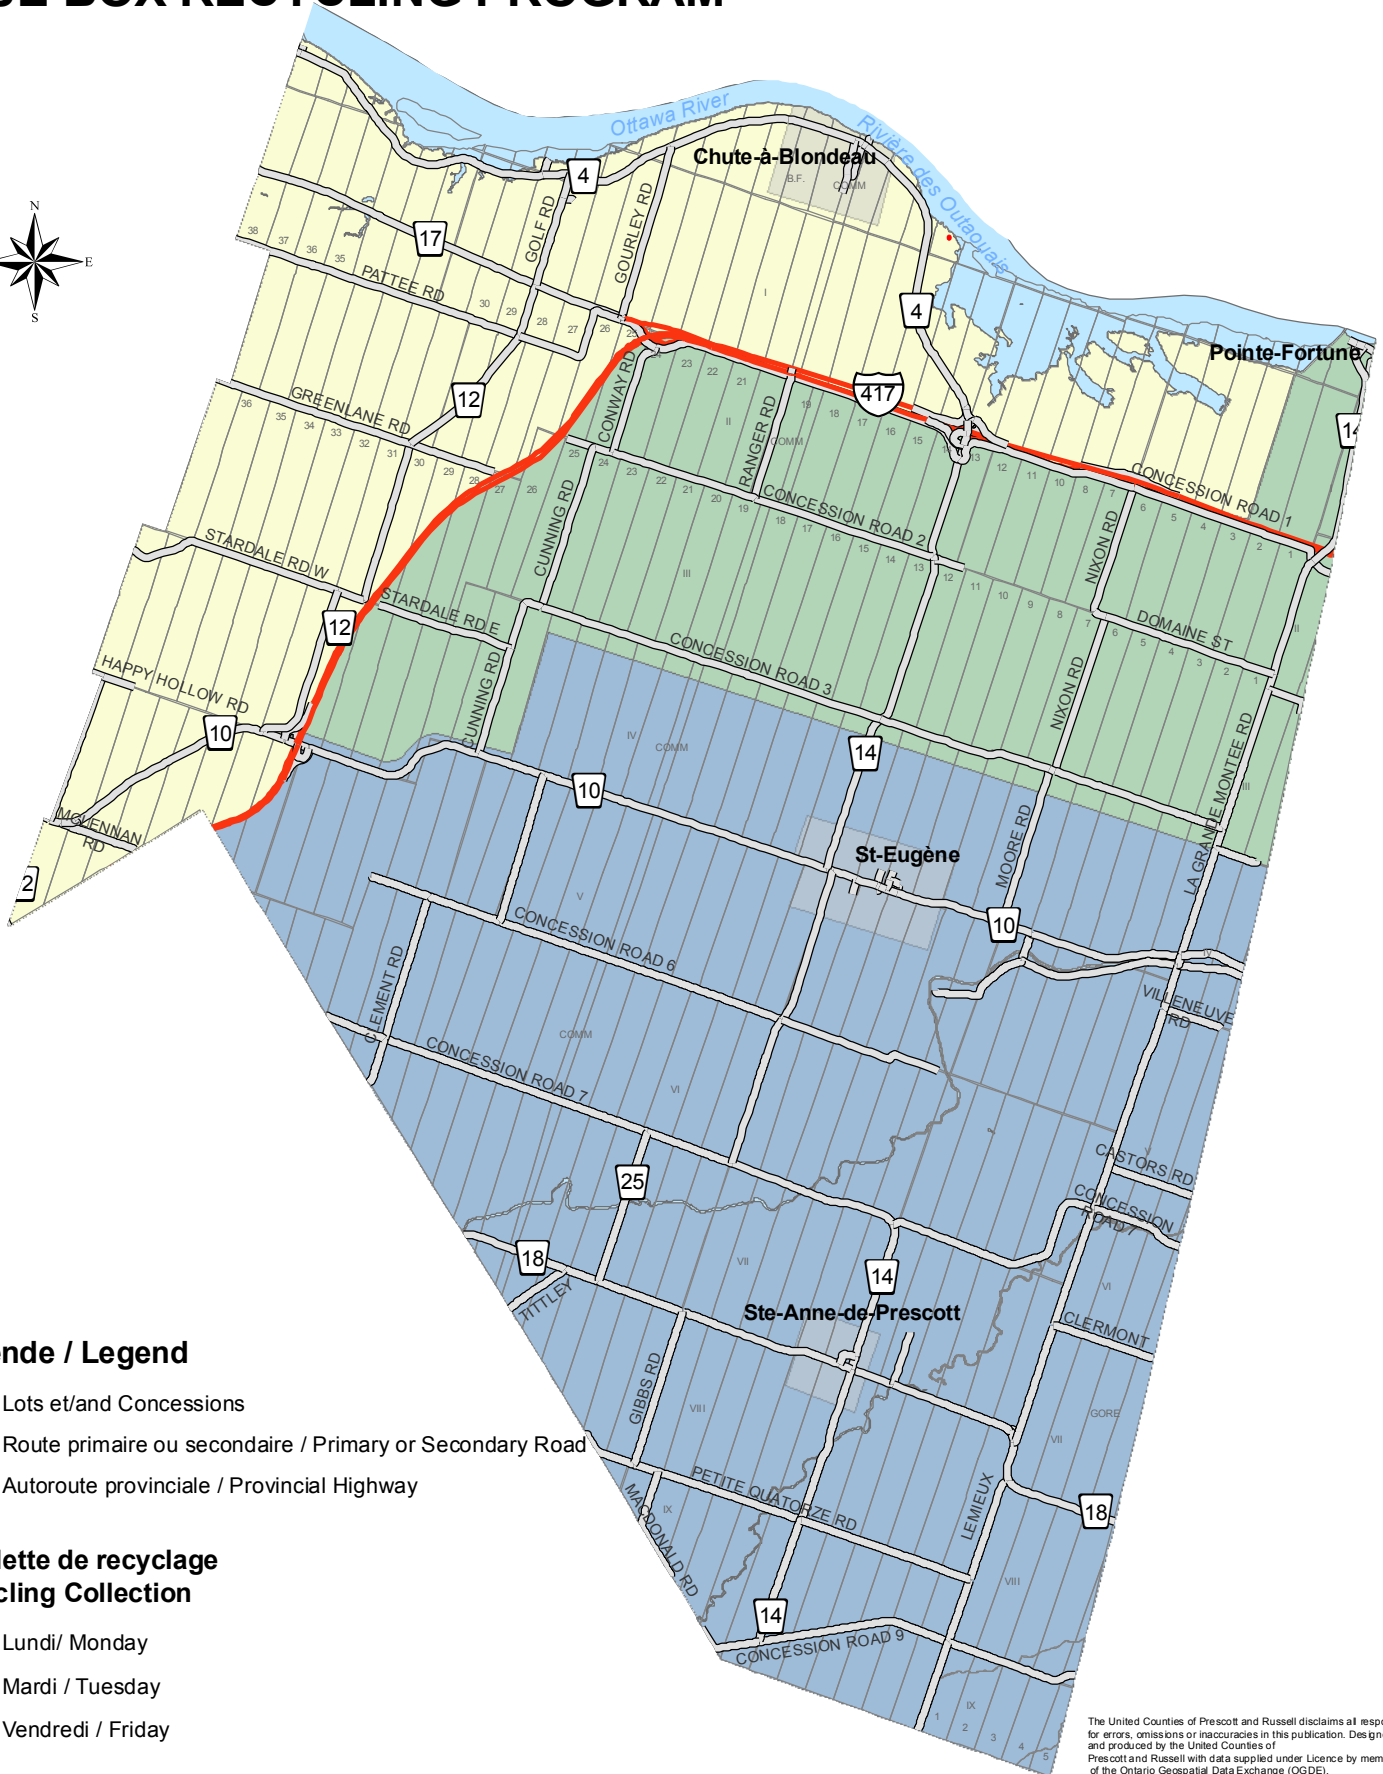

PROGRAMME DE LA BOÎTE BLEUE BLUE BOX RECYCLING PROGRAM

Canton de   Township of
EAST HAWKESBURY EST

Légende / Legend

- Lots et/and Concessions
- Route primaire ou secondaire / Primary or Secondary Road
- Autoroute provinciale / Provincial Highway

Cueillette de recyclage Recycling Collection

- Lundi / Monday
- Mardi / Tuesday
- Vendredi / Friday

REF EHE0208
18/03/2010